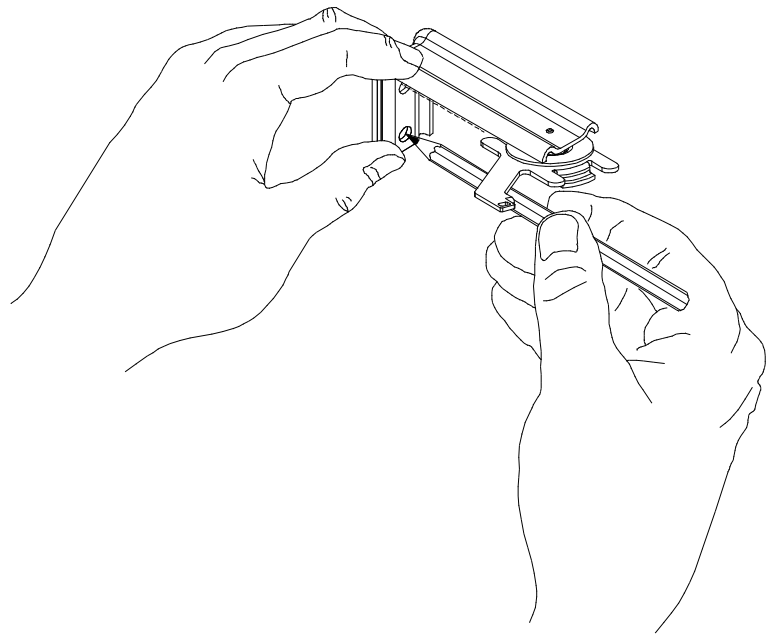

### Parts List

	Part	Catalogue No	
1	Angle Hanger	330-9119-000	Standard
2	Mounting Clip	648-6000-000	Standard
3	Rawlplug 6x35 with screw		
4	Screw M3x10		Standard

# Wall mounting