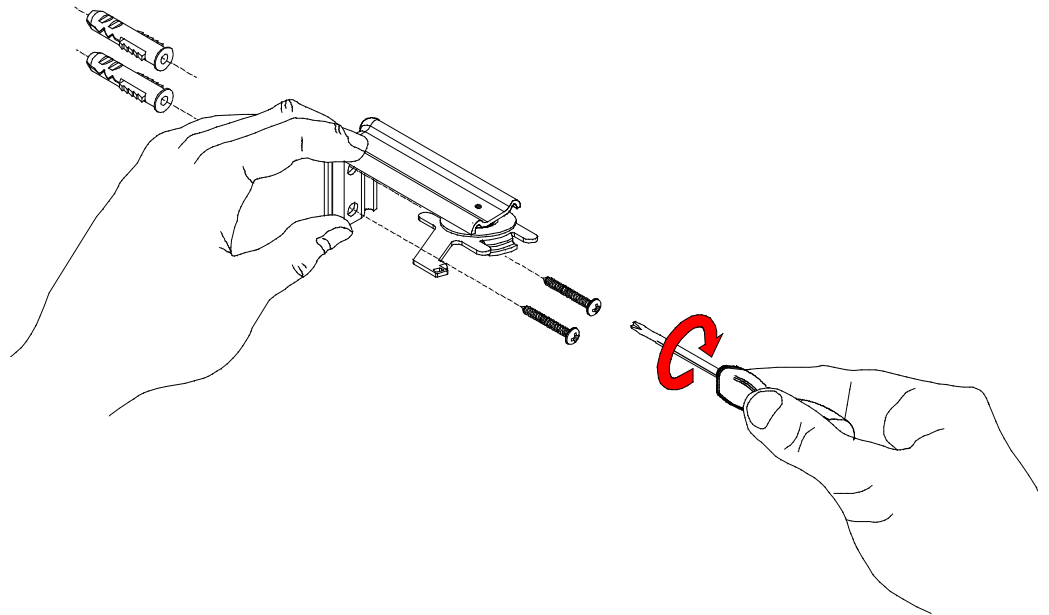

### Parts List

	Part	Catalogue No	
1	Angle Hanger	330-9119-000	Standard
2	Mounting Clip	648-6000-000	Standard
3	Rawlplug 6x35 with screw		
4	Screw M3x10		Standard

# Wall mounting