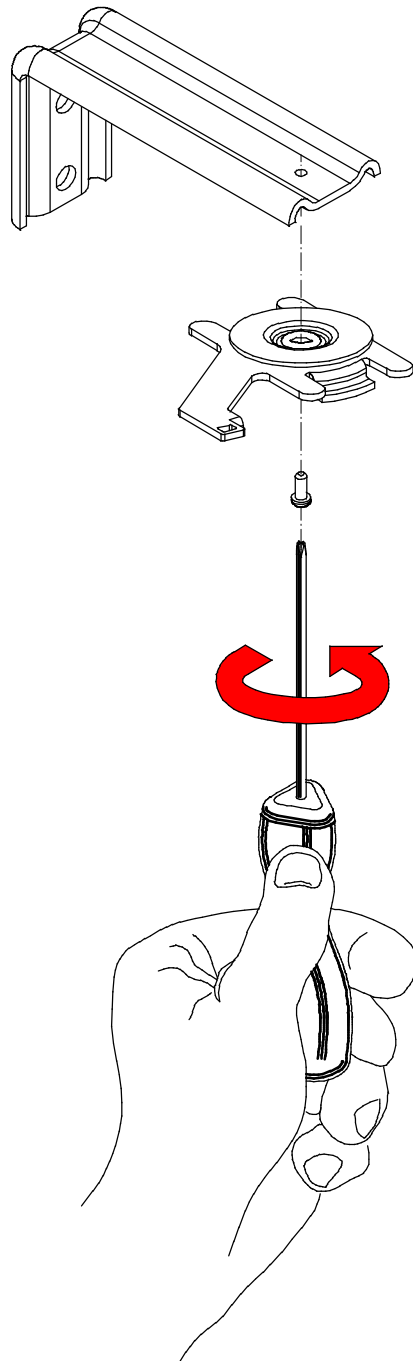

# Mounting Instruction

### Parts List

	Part	Catalogue No	
1	Angle Hanger	330-9119-000	Standard
2	Mounting Clip	648-6000-000	Standard
3	Rawlplug 6x35 with screw		
4	Screw M3x10		Standard

# Wall mounting