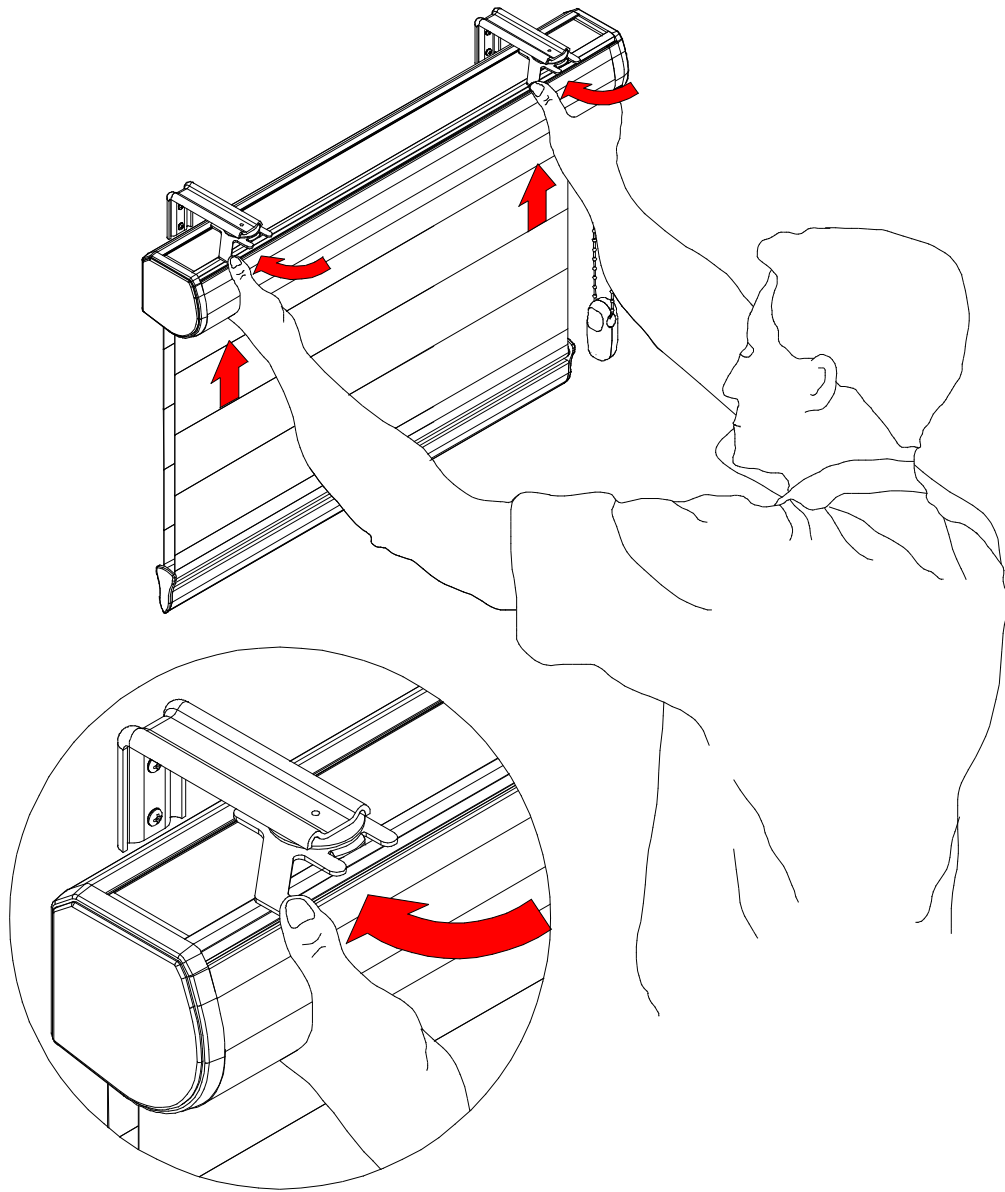

### Parts List

	Part	Catalogue No	
1	Angle Hanger	330-9119-000	Standard
2	Mounting Clip	648-6000-000	Standard
3	Rawlplug 6x35 with screw		
4	Screw M3x10		Standard

# Wall mounting