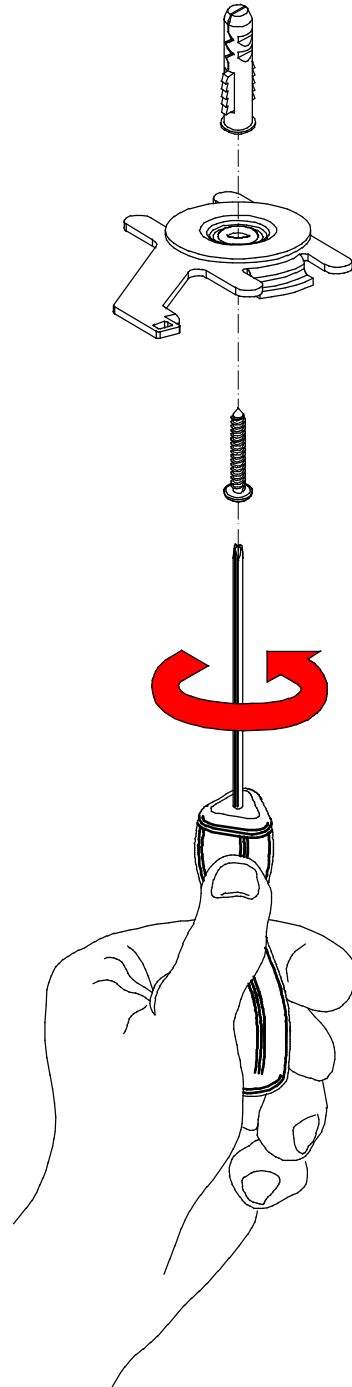

Ceiling mounting